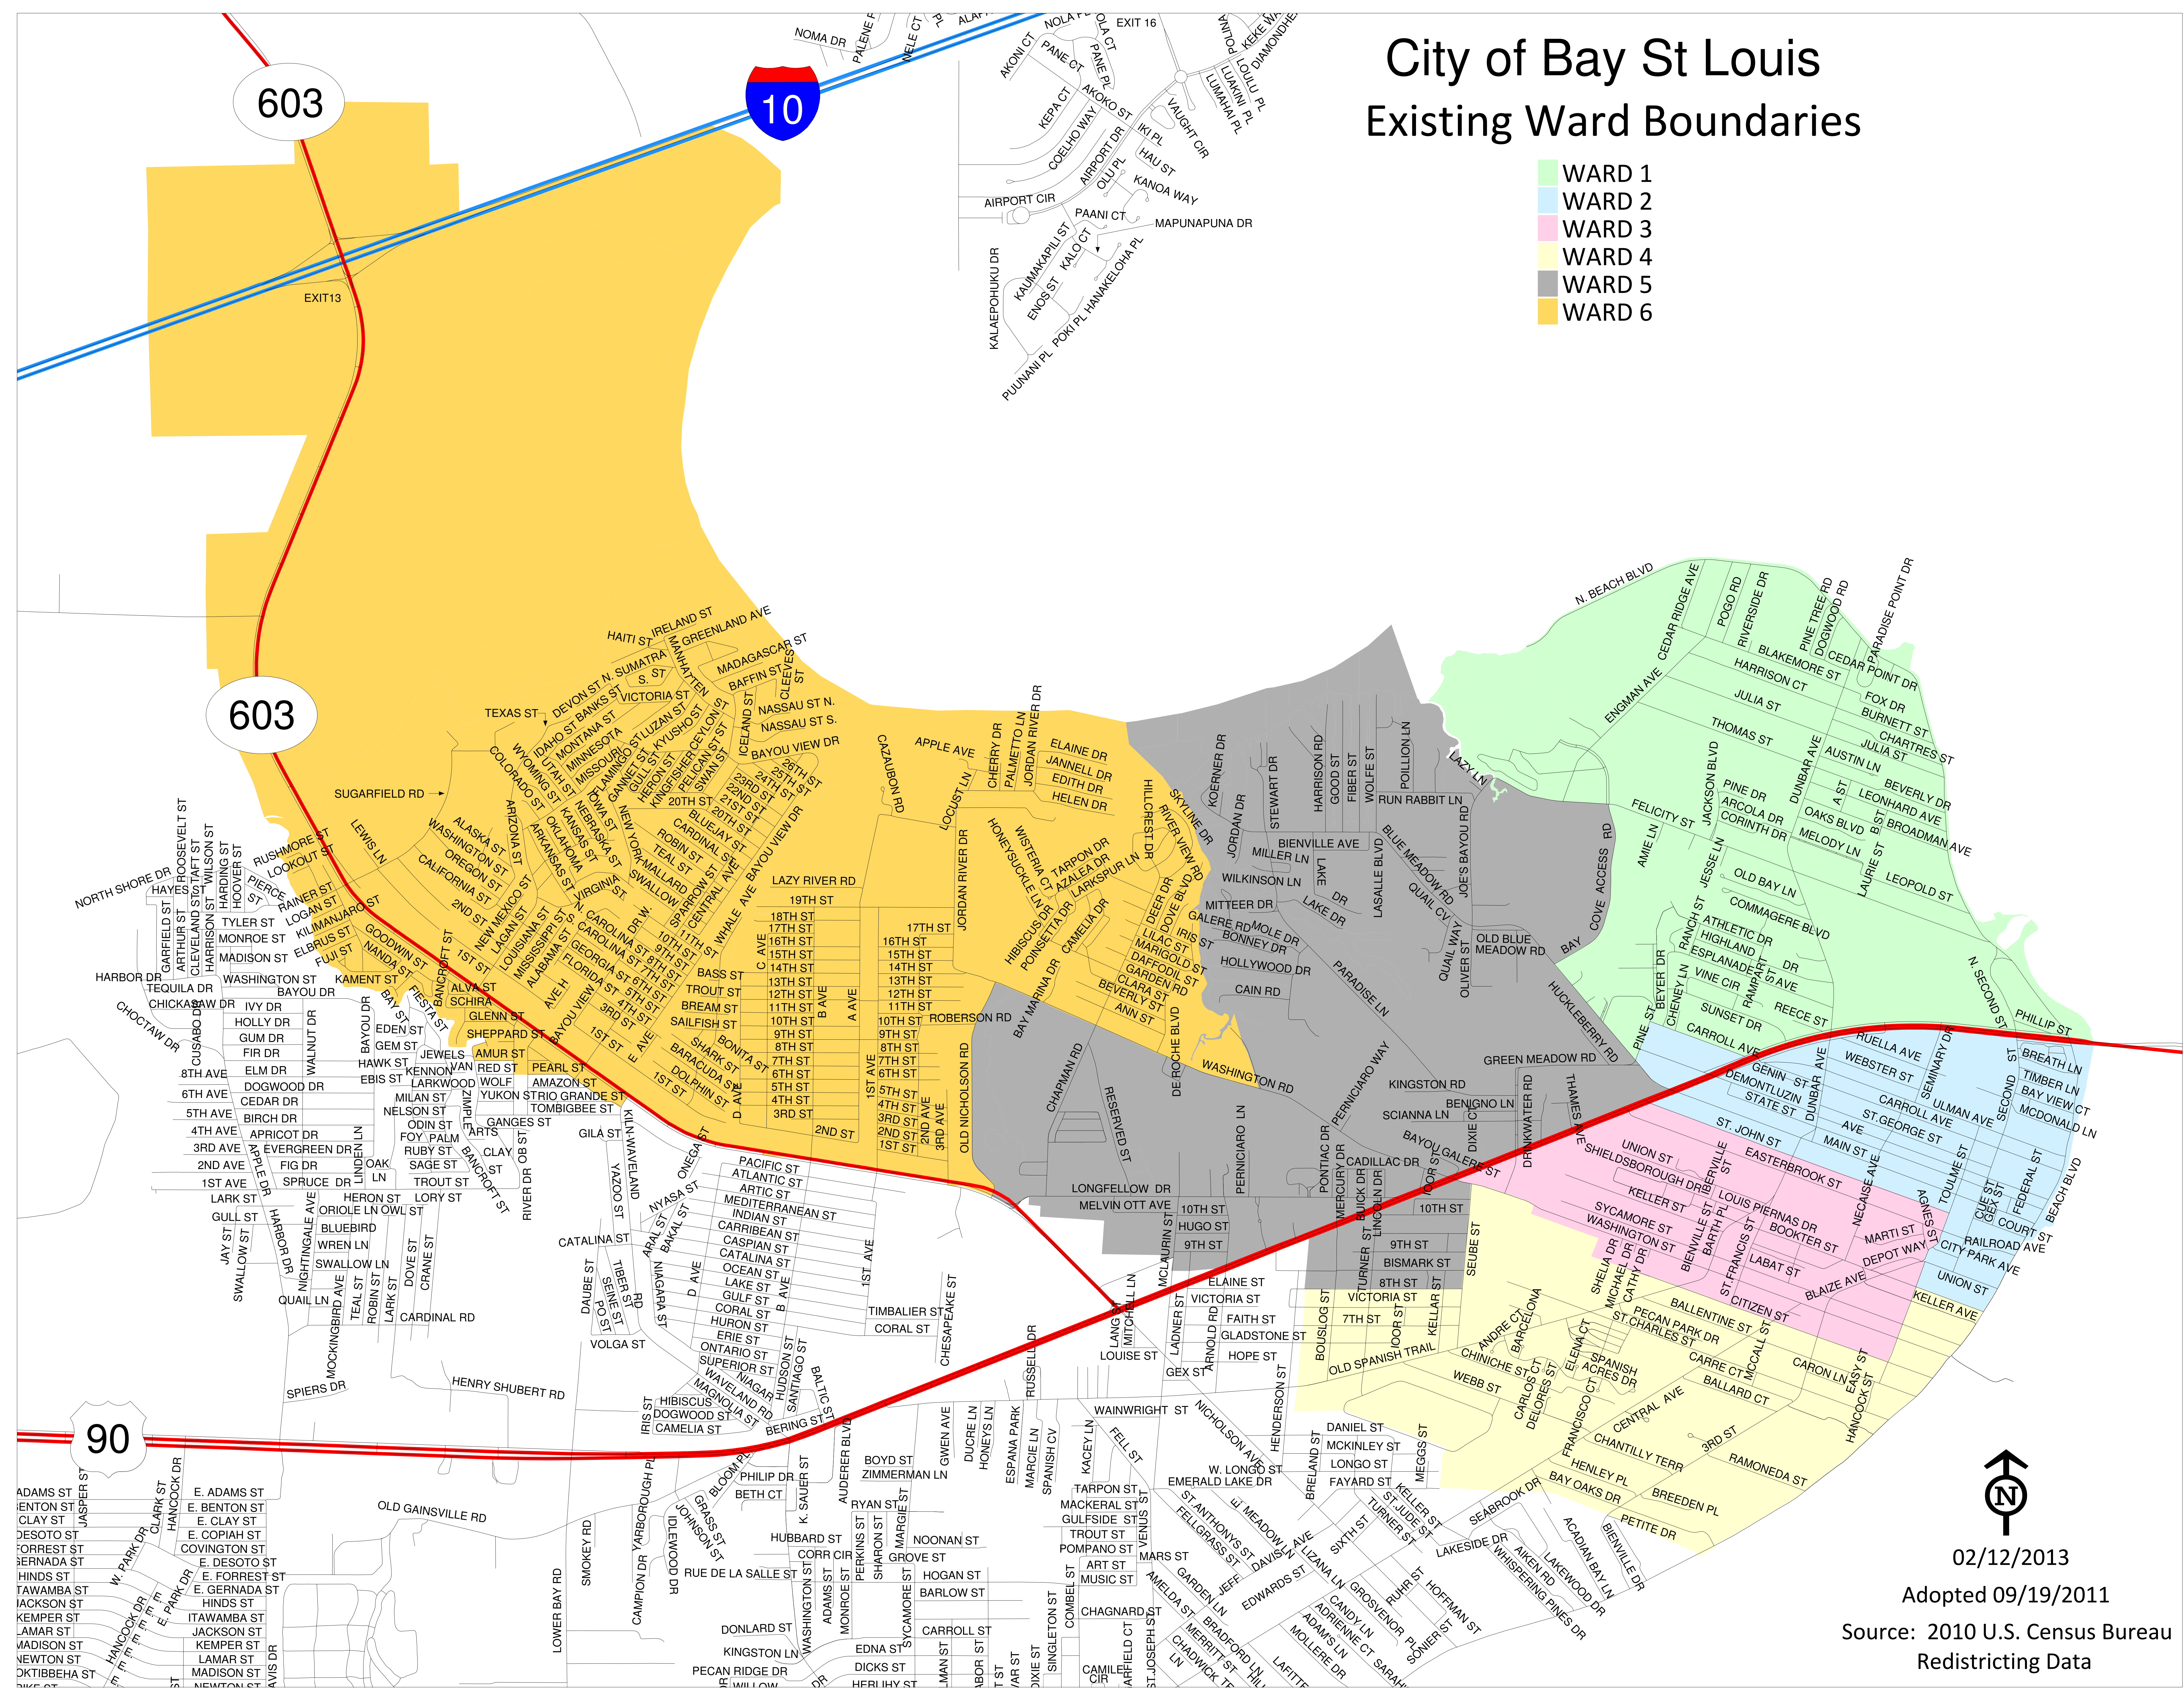

# City of Bay St Louis Existing Ward Boundaries

- WARD 1
- WARD 2
- WARD 3
- WARD 4
- WARD 5
- WARD 6

02/12/2013

Adopted 09/19/2011

Source: 2010 U.S. Census Bureau  
Redistricting Data