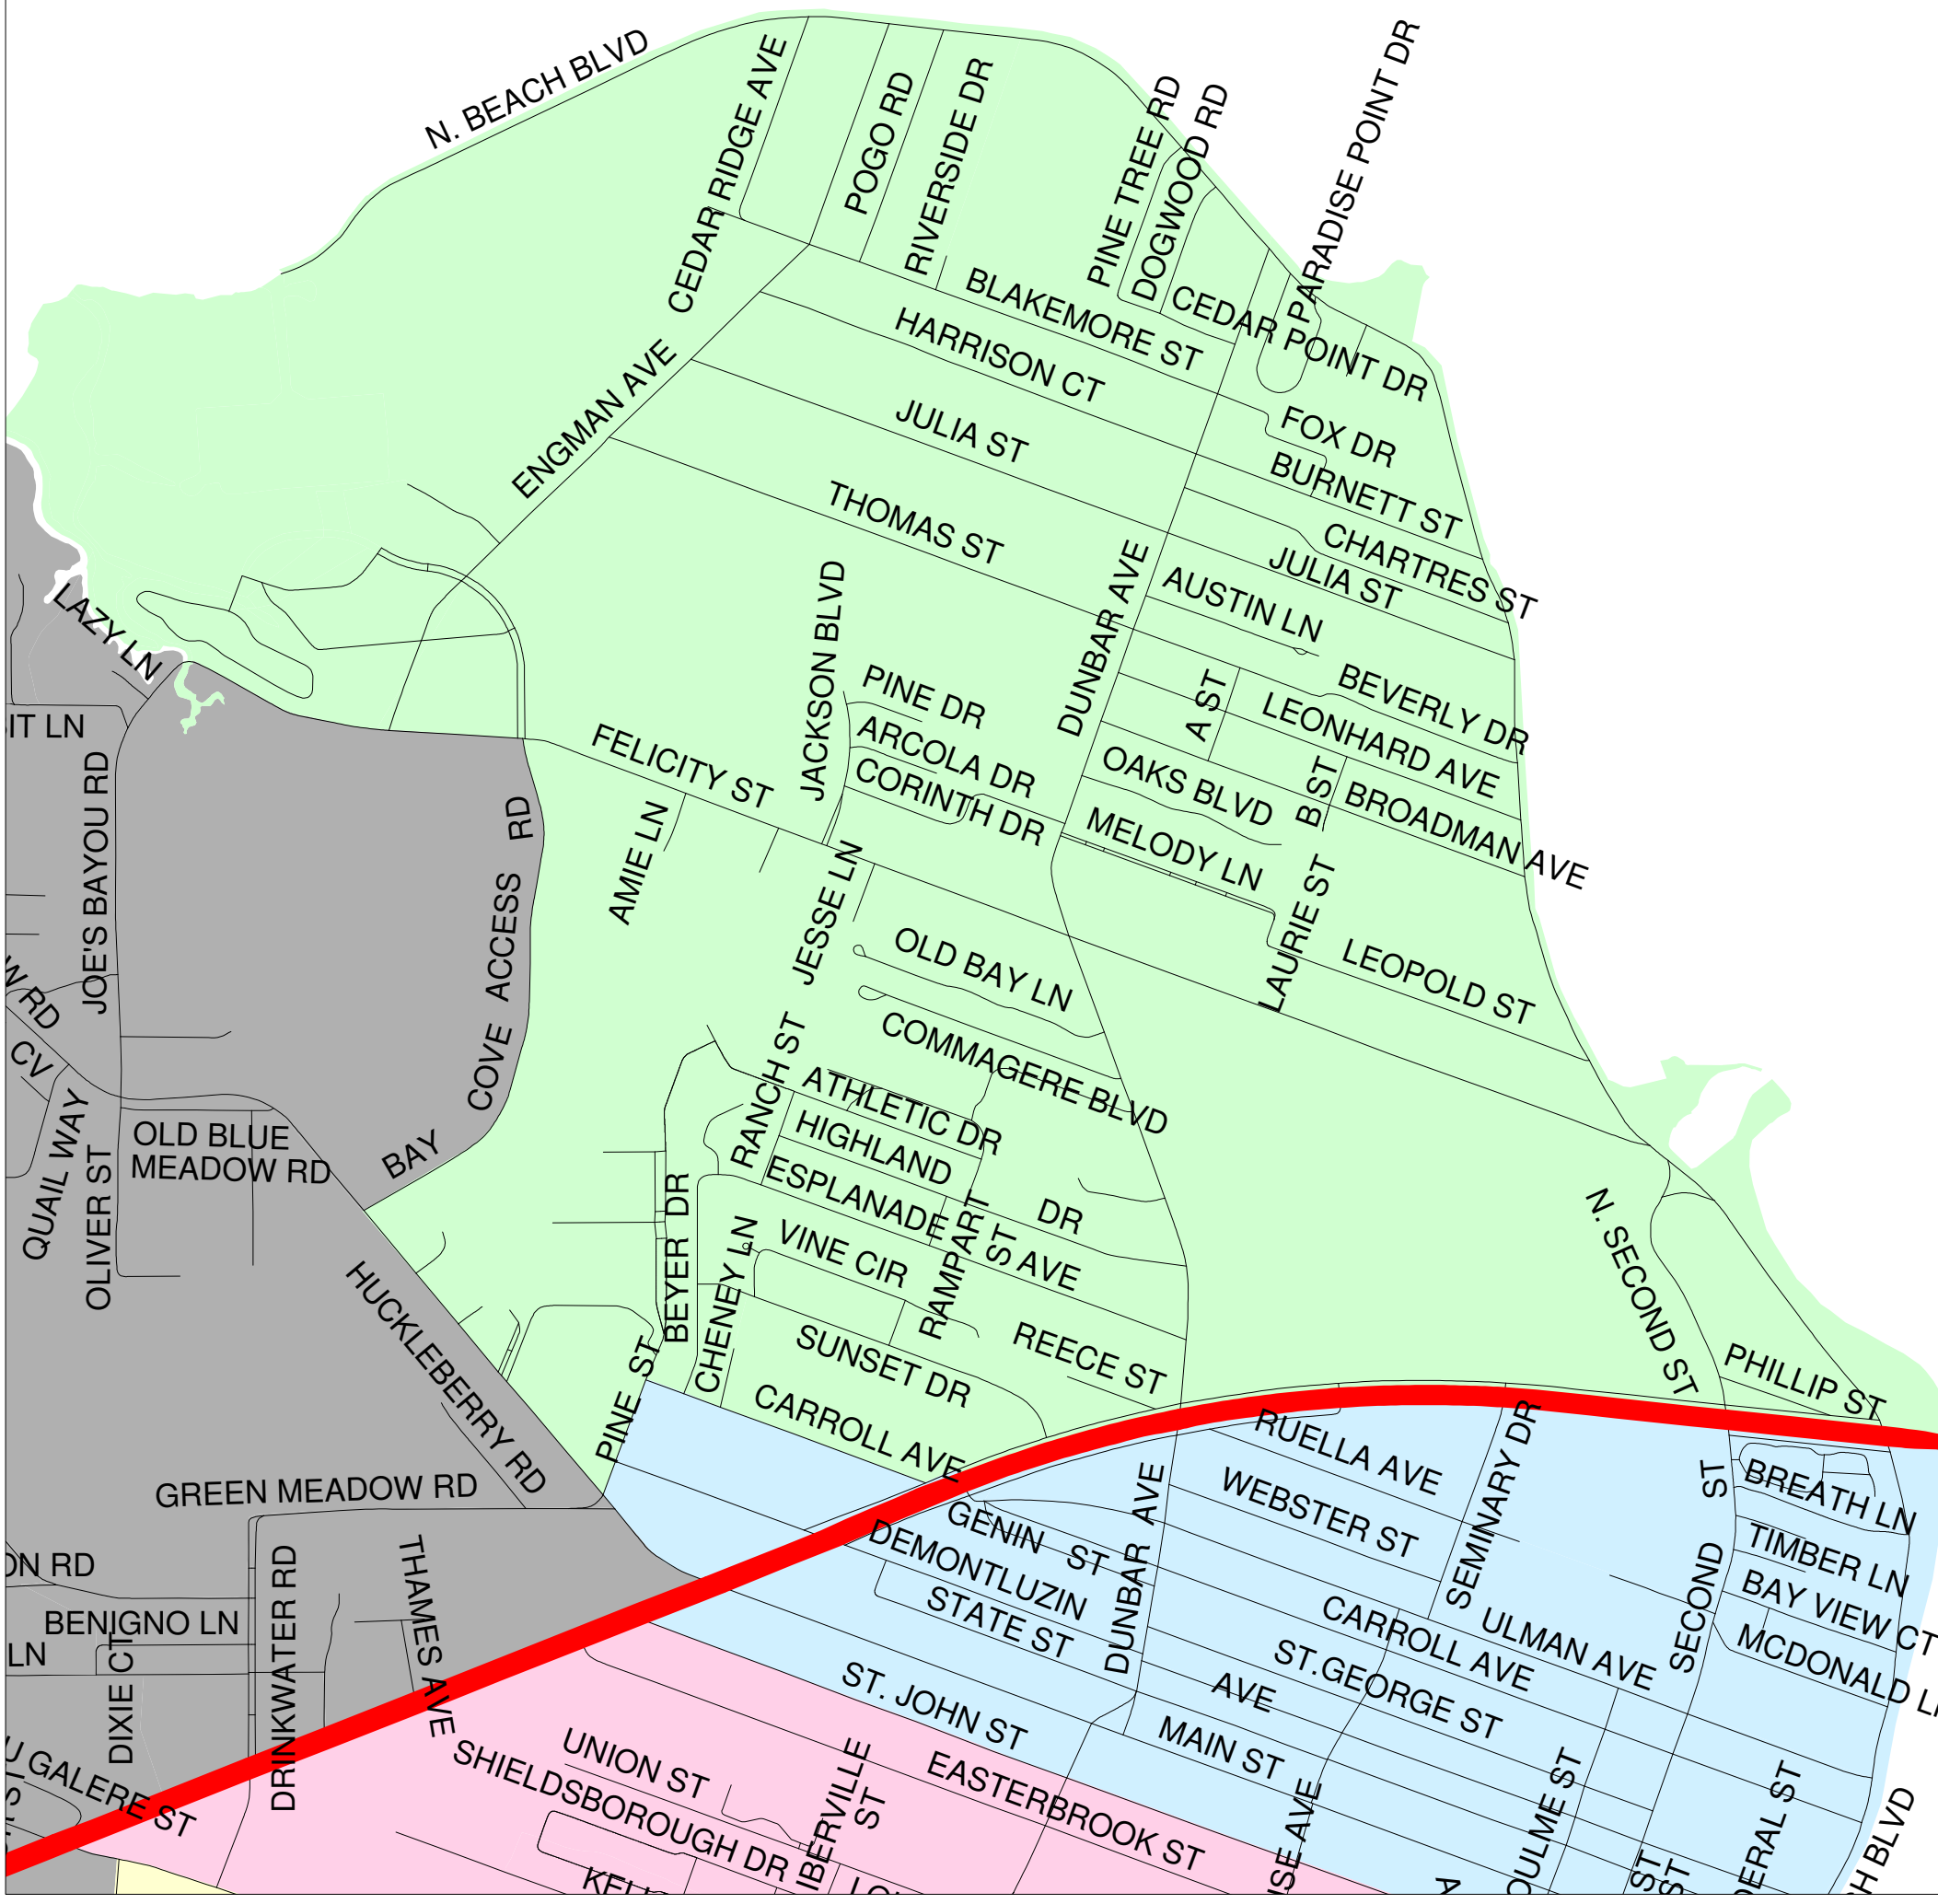

# City of Bay St Louis

## Ward 1 Boundary

Adopted 09/19/2011

Ward 1

02/12/2013

Source: 2010 U.S. Census Bureau  
Redistricting Data