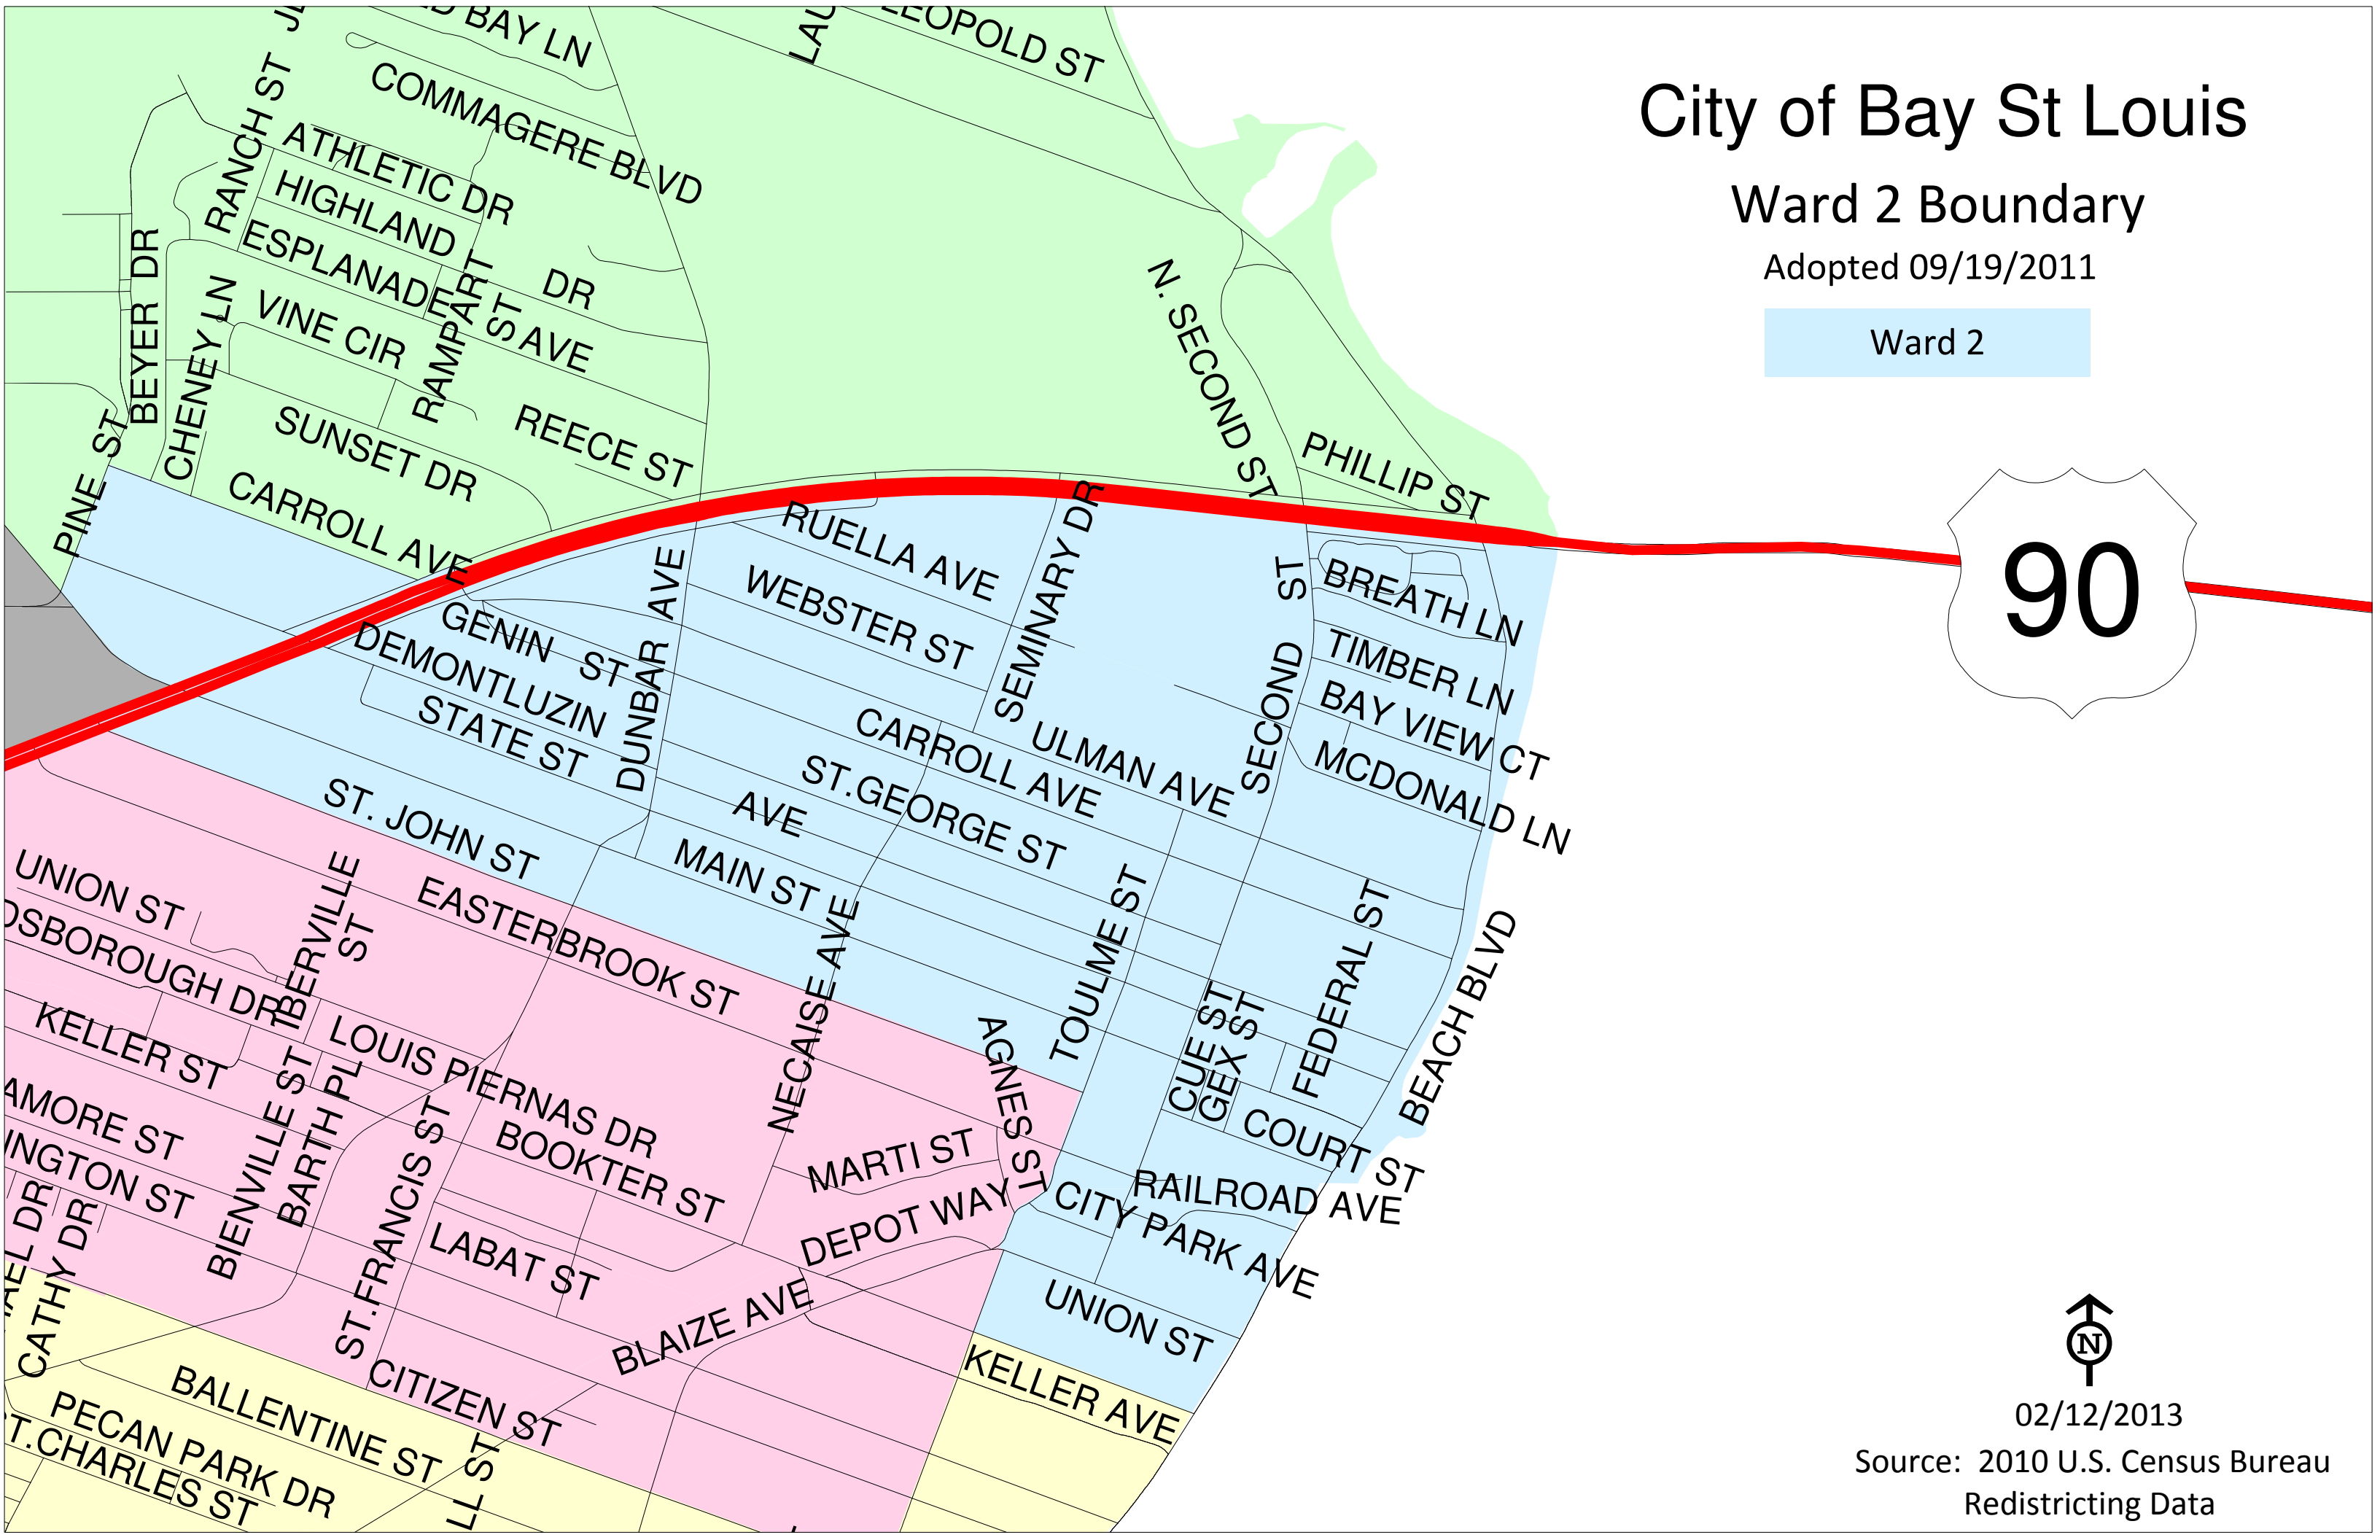

# City of Bay St Louis

## Ward 2 Boundary

Adopted 09/19/2011

Ward 2

02/12/2013

Source: 2010 U.S. Census Bureau  
Redistricting Data