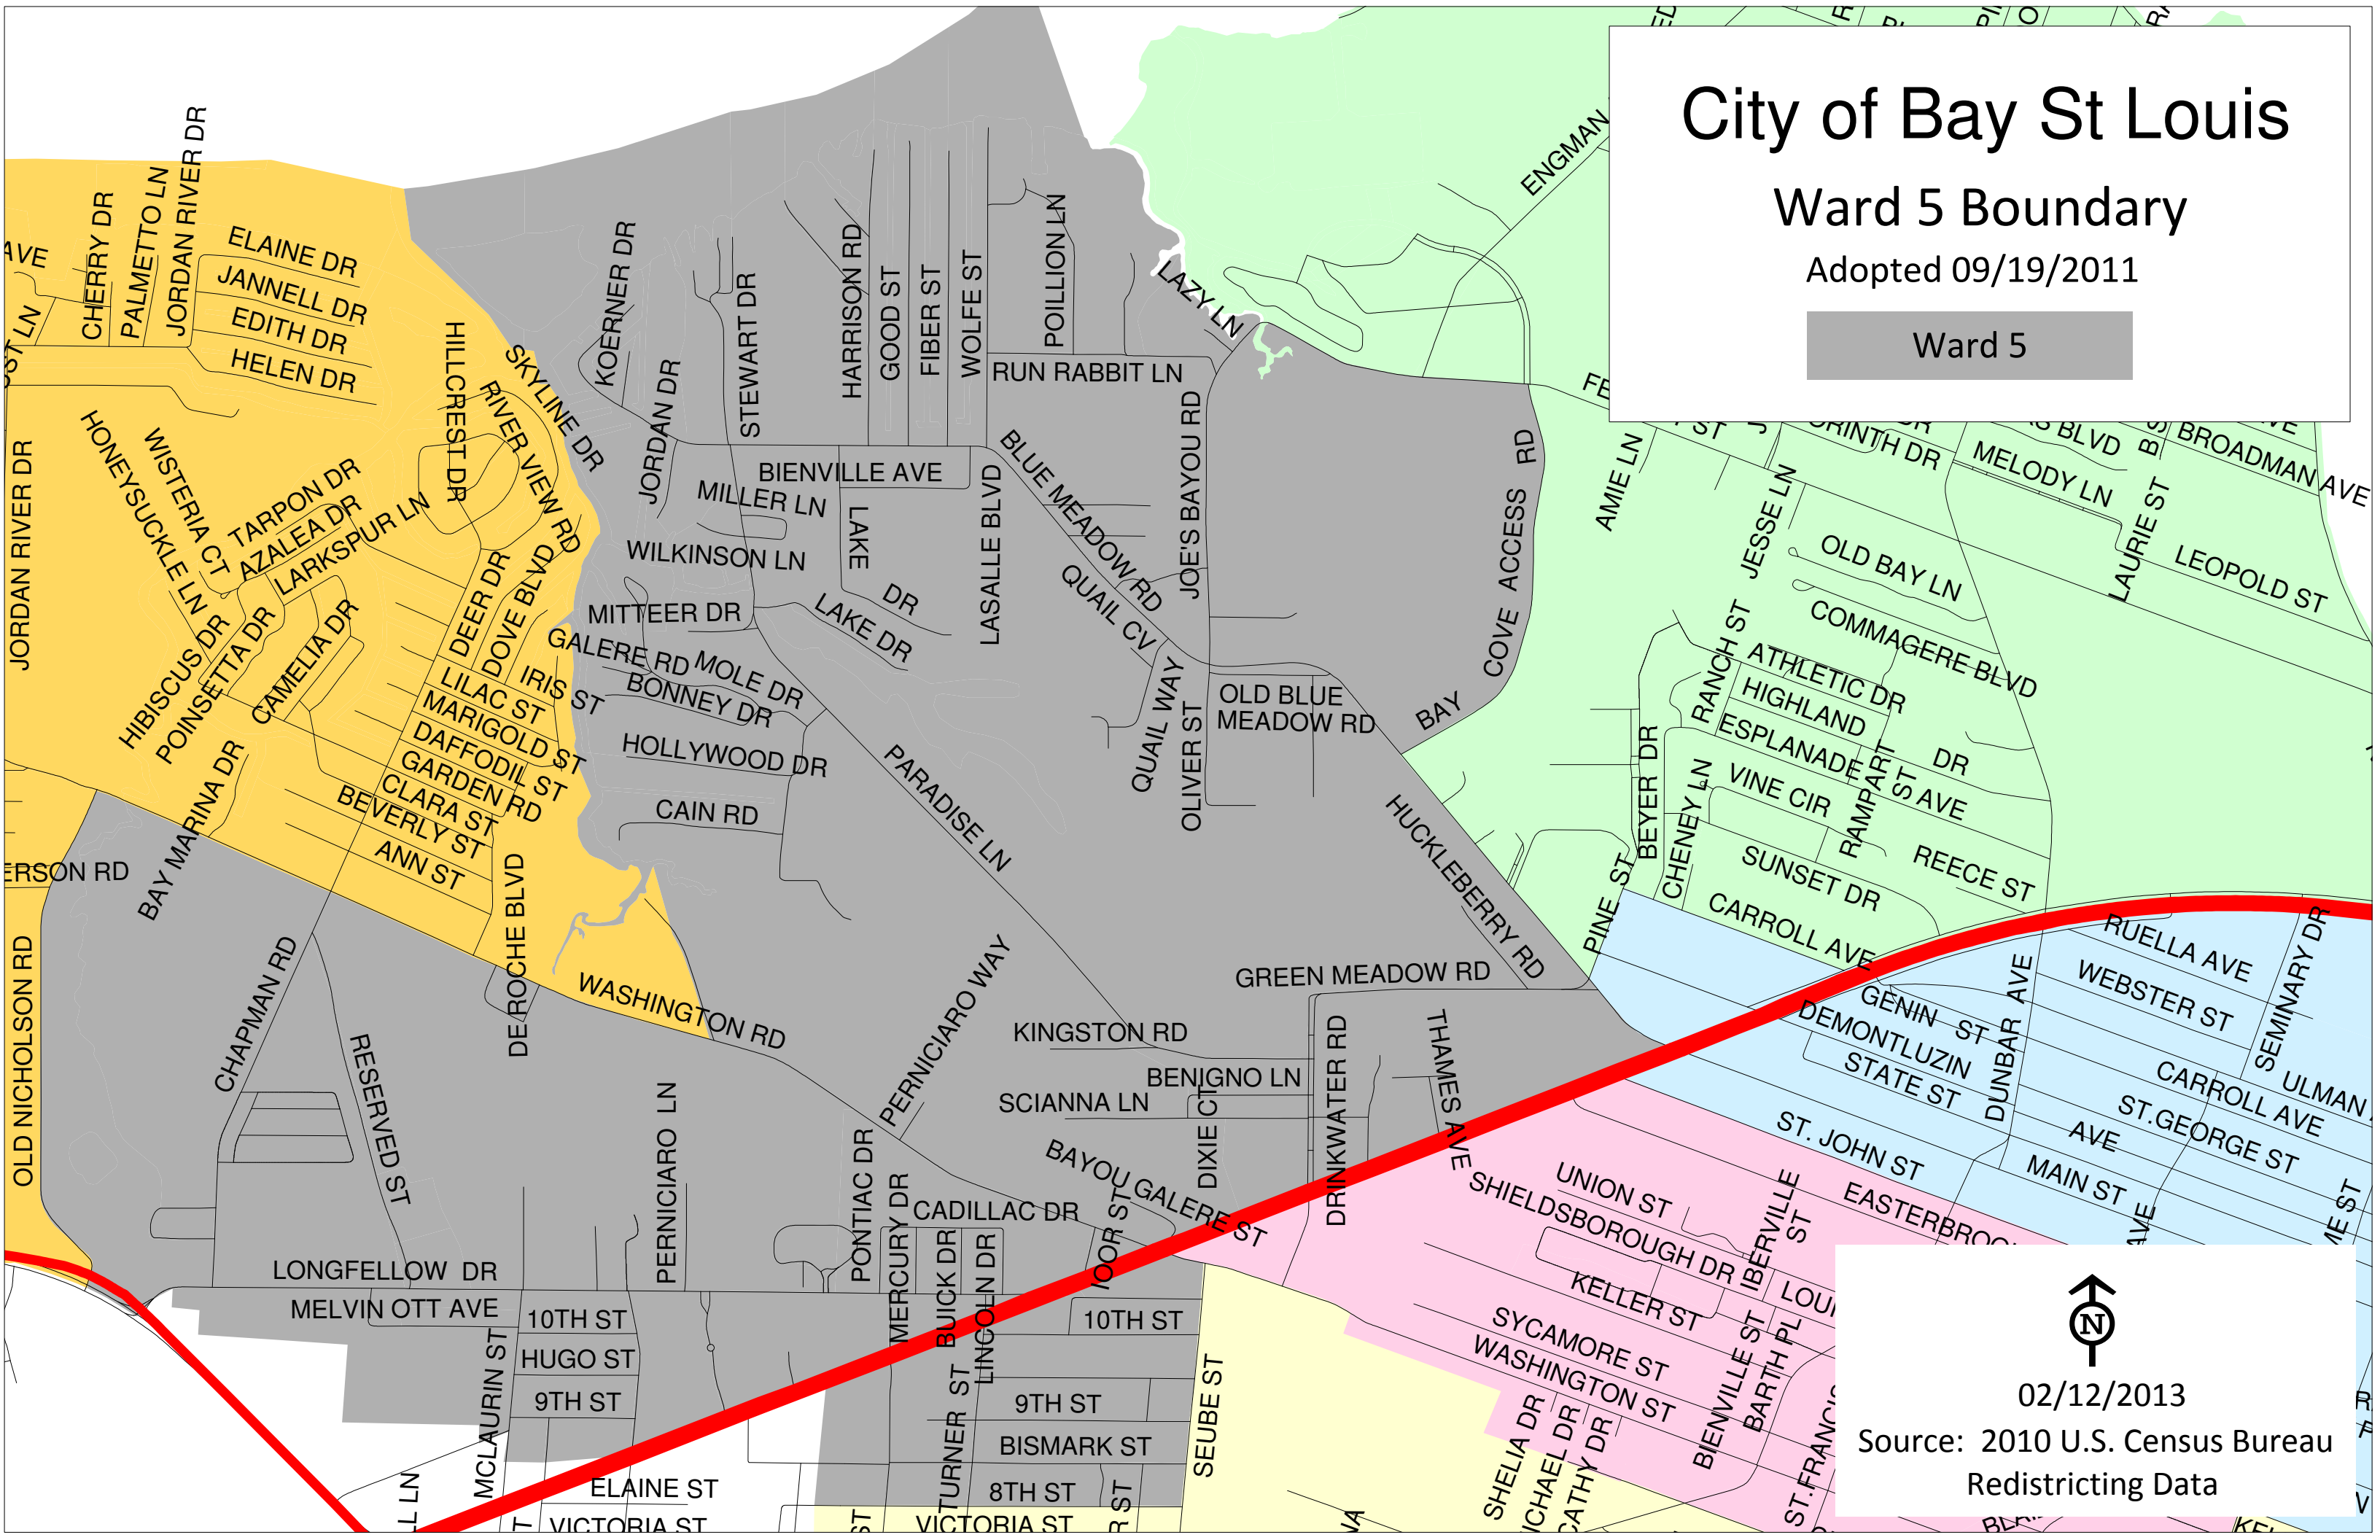

# City of Bay St Louis

## Ward 5 Boundary

Adopted 09/19/2011

Ward 5

02/12/2013

Source: 2010 U.S. Census Bureau  
Redistricting Data