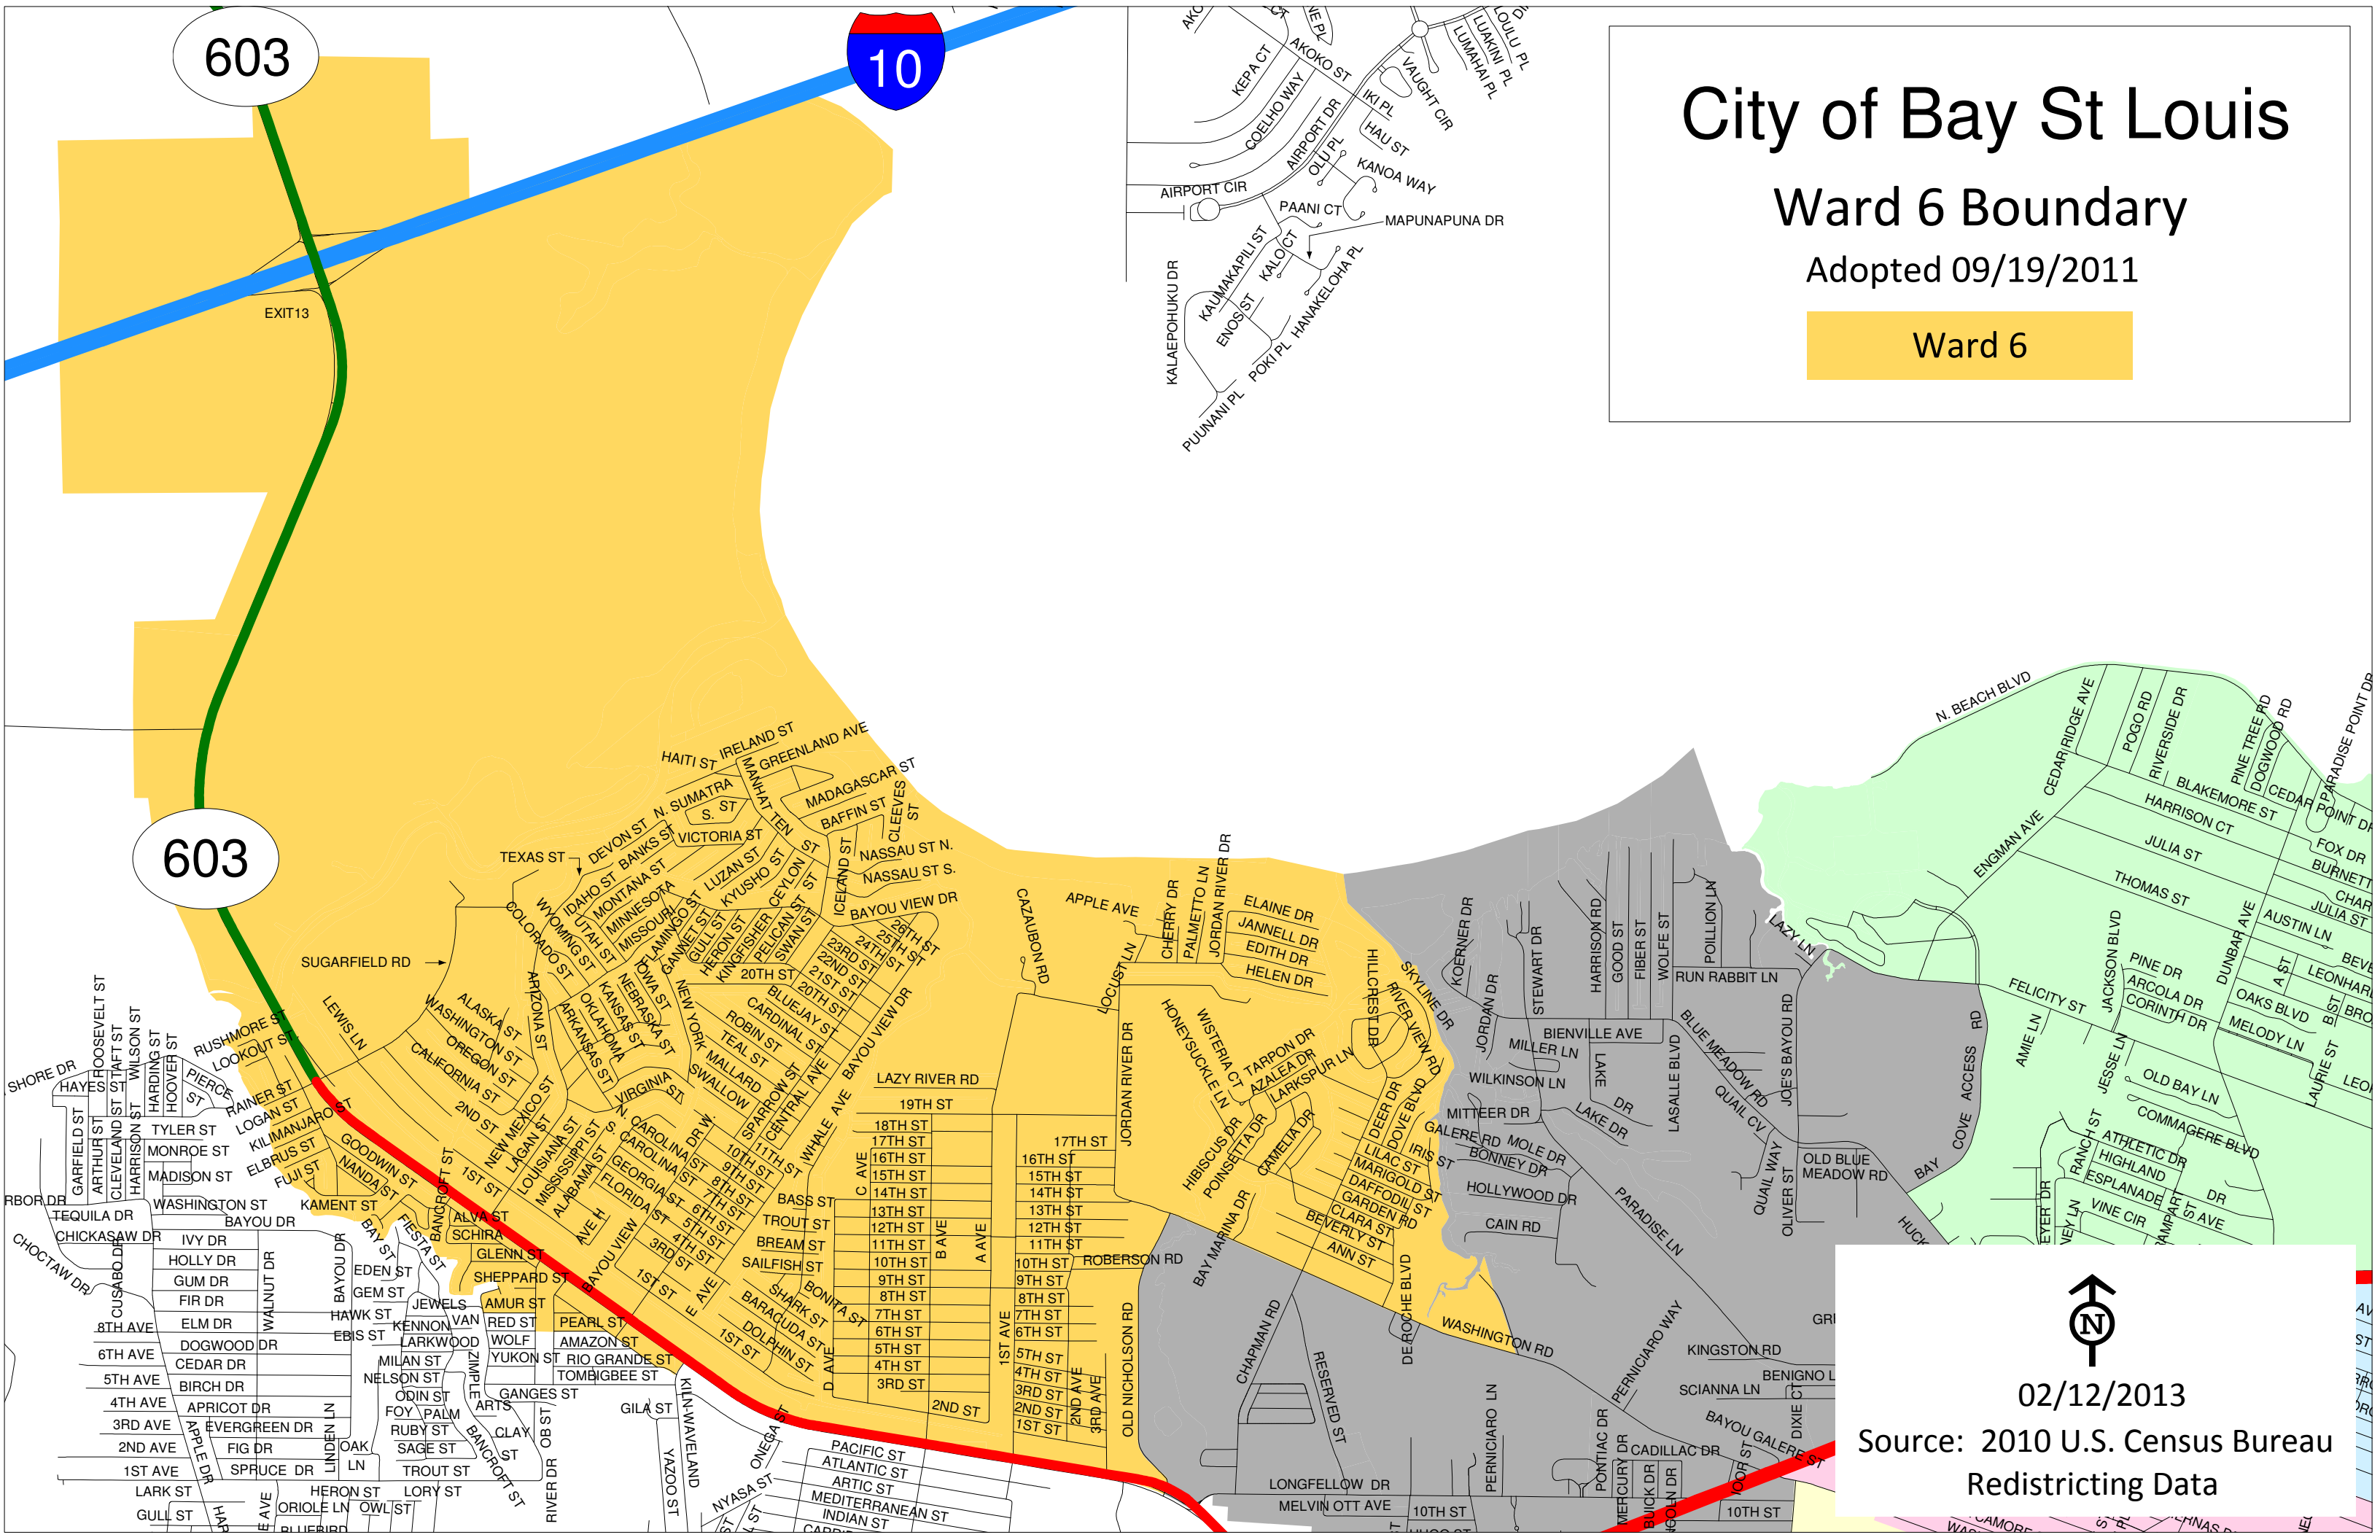

City of Bay St Louis

Ward 6 Boundary

Adopted 09/19/2011

Ward 6

02/12/2013
Source: 2010 U.S. Census Bureau
Redistricting Data